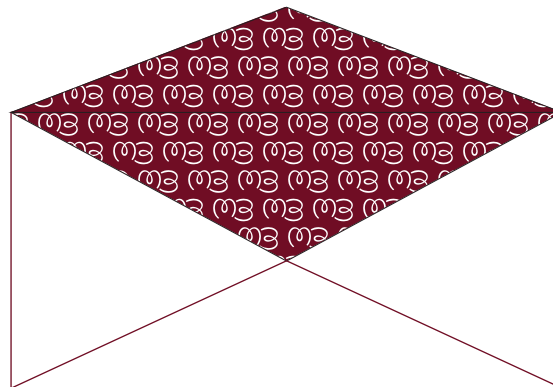

Marietta Bitsakaki
Emmanouil Mpenaki 16, Athens
tel: 6983077995
email: mpitsakaki.m@gmail.com
site: www.MBArt.designer.com