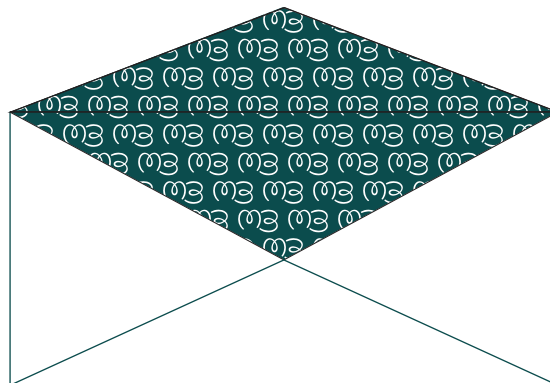

Marietta Bitsakaki
Emmanouil Mpenaki 16, Athens
tel: 6983077995
email: mpitsakaki.m@gmail.com
site: www.MBArt.designer.com