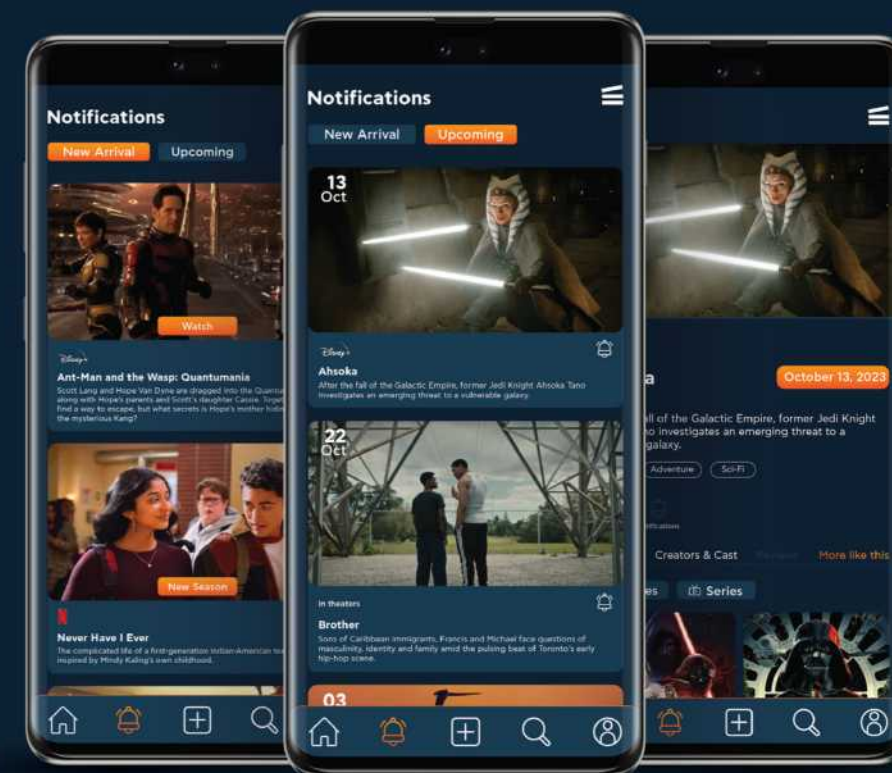

GET IT ON
Google Play

Download on the
App Store

Cinemate

Immerse yourself
in a vast collection
of movies and series.
Find hidden gems and
get recommendations
for your next watch.

GET IT ON
Google Play

Download on the
App Store

Cinemate

**Never miss the
latest releases!**

CineMate keeps you
informed about new
movies and series.

GET IT ON
Google Play

Download on the
App Store

Cinemate

Keep track of
watched episodes
and seasons.
Use AI search
for personalized
suggestions.