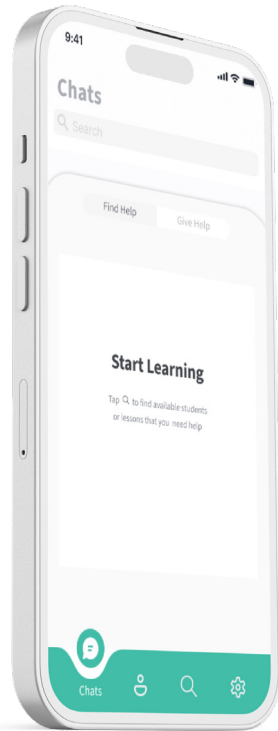

Application

COLOR TONES

Blue

100 200 300 500 700

Cyan

100 200 300 500 700

Orange

100 200 300 500 700

Fuchsia

100 200 300 500 700

Greyscale

100 200 300 400 500 600 700 800 900 950

APP MENU

WALKTHROUGH

MAIN PAGE

9:41

This advertisement features a man in a light blue denim jacket and a yellow t-shirt, looking down at his smartphone with a surprised expression. The background is a solid teal color. In the top left corner, there is a white circular logo with the word "gradua" and the tagline "Connect.Support.Learn" below it. At the bottom, there are two buttons: "Download on the App Store" and "GET IT ON Google Play".