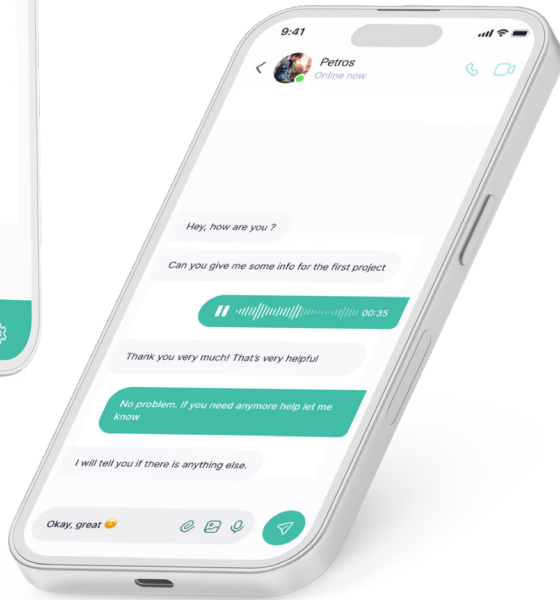

Fuchsia

100 200 300 500 700

Greyscale

100 200 300 400 500 600 700 800 900 950

APP MENU

WALKTHROUGH

MAIN PAGE

9:41

This advertisement features a man in a light blue denim jacket and a yellow t-shirt, looking down at his smartphone with a surprised expression. The background is a solid teal color. In the top left corner, there is a white circular logo with the word "gradua" and the tagline "Connect.Support.Learn" below it. At the bottom, there are two buttons: "Download on the App Store" and "GET IT ON Google Play".